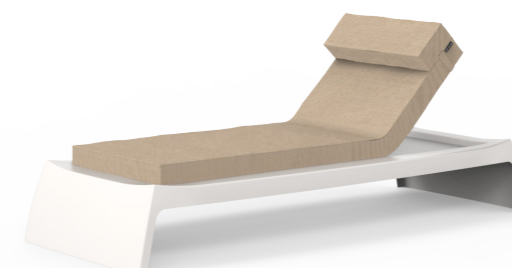

BORRA TABLE (HARDWOOD LEGS)

COLLA TABLE (HARDWOOD LEGS)

PLACA TABLE

ROLLO TABLE

ORIGINAL TABLE

BAROK TABLE

COCCA TABLE

NORRO TABLE

TROLLEY CORTEN

TROLLEY ALUMINUM

BASE COUCH

ORIGINAL COUCH

BAROK COUCH

ORIGINAL SUNLOUNGER ADJUSTABLE

ORIGINAL SUNLOUNGER

ORIGINAL CHAIR

ORIGINAL SOFA

GARDEN BOX 120

GARDEN BOX 160

GARDEN BOX 200

EXTEND

DUB

TUBE

EXTEND