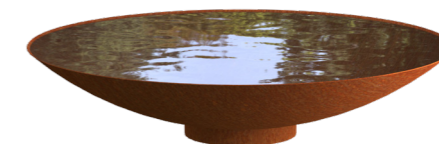

WATER TABLE SQUARE

WATER BOWL Ø 800MM

WATER BOWL Ø 1500MM

WATER BOWL Ø 1000MM

WATER BOWL Ø 800MM

WATER BOWL Ø 1500MM

WATER BOWL Ø 1000MM

DECORATIVE PANELS (5x)